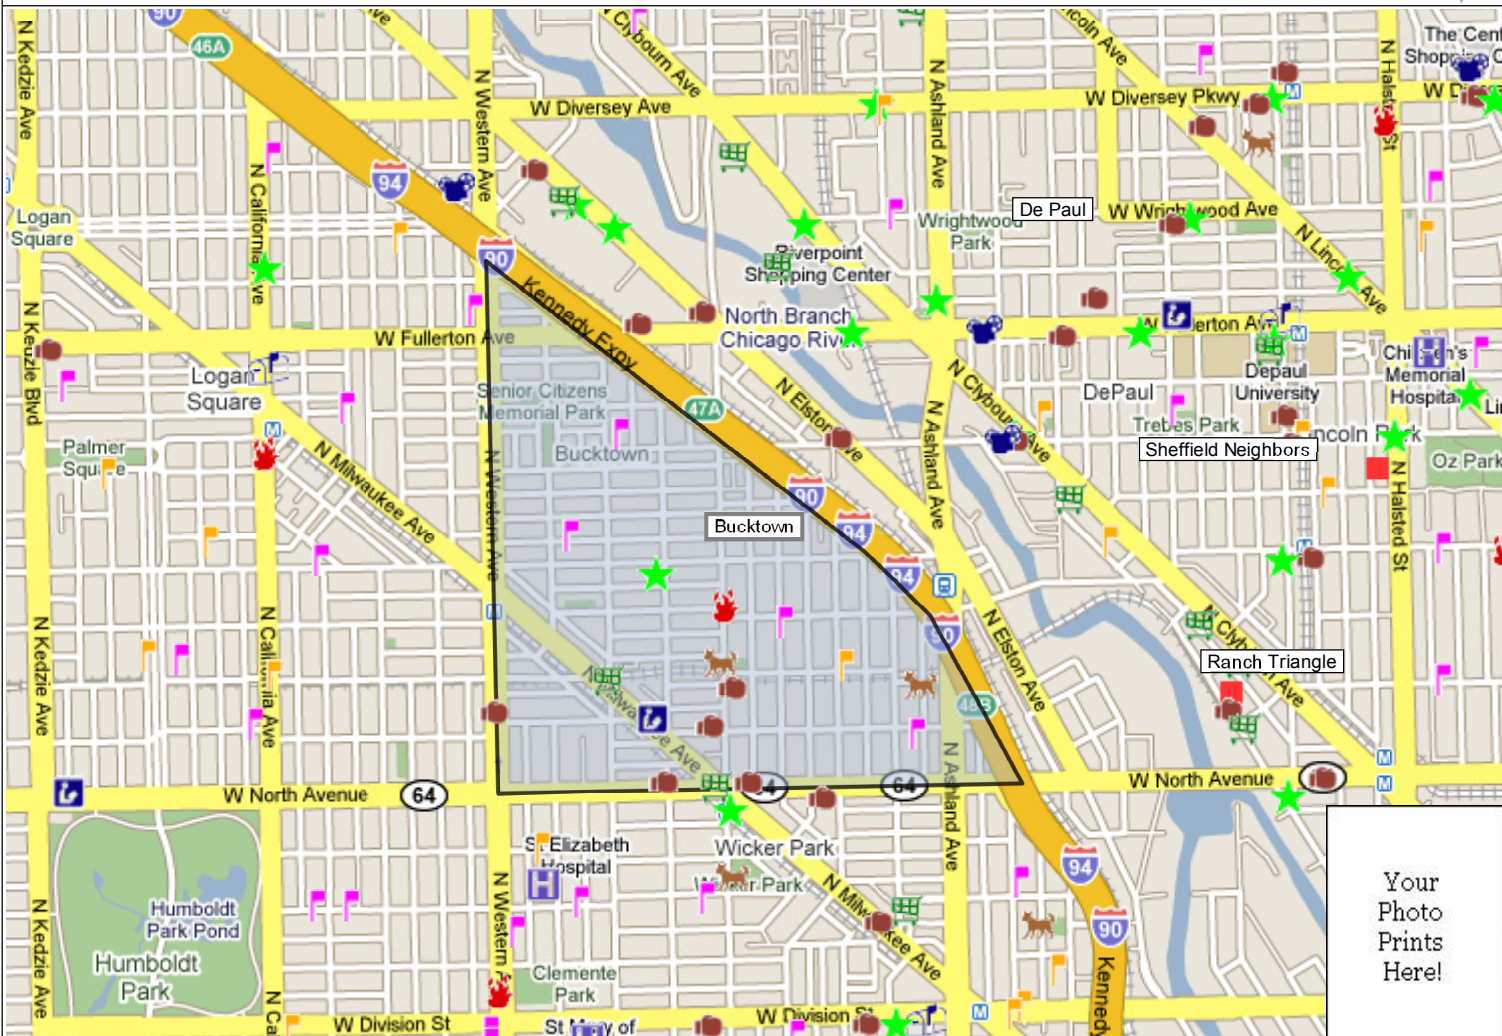

Bucktown

Your Photo Prints Here!

Prepared By: Your Name // Office // Phone # // and Email Prints Here!

©Home-Turf Marketing Systems, L.L.C. // Visit www.HomeTurfOnline.com or call 1-800-689-1652.

Legend

- | | | | |
|--|----------------|--|---------------|
| | Public School | | Grocery Store |
| | Private School | | Health Club |
| | Post Office | | Starbucks |
| | Police Station | | Major Daycare |
| | Fire Station | | Theatre |
| | Hospital | | Metra Station |
| | Public Library | | CTA Station |
| | Dog Park | | |