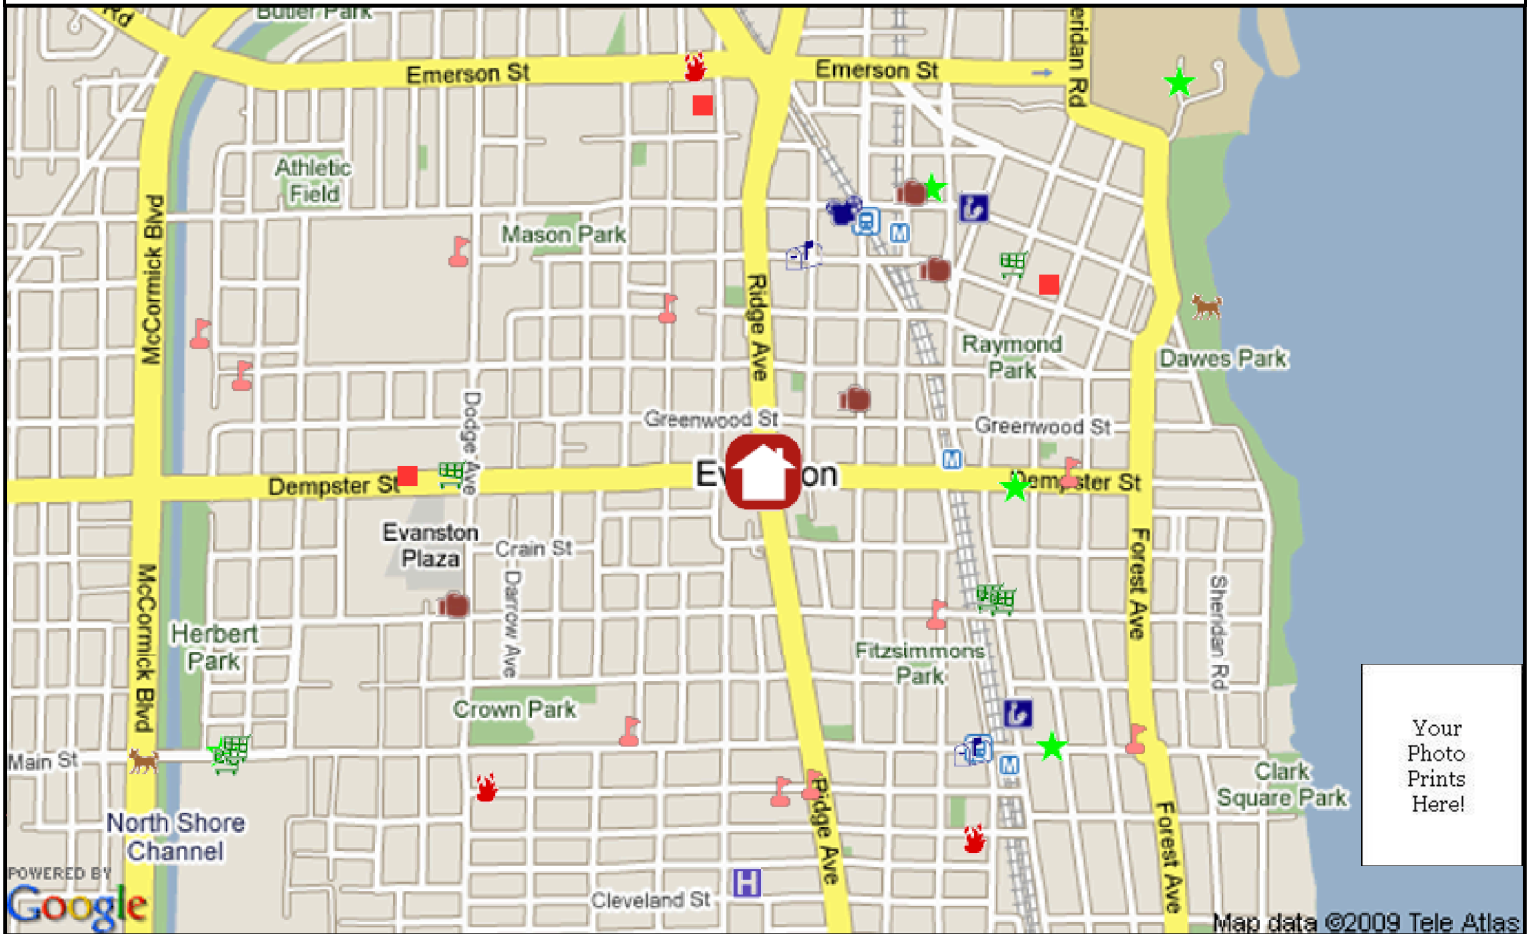

Home-Turf Report for 1200 Dempster St, Evanston, IL 60202

Prepared by: Your Name // Office // Phone # // and Email Prints Here!

© 2001-2009 Home-Turf Marketing Systems, L.L.C. // Visit www.hometurfonline.com or call (800) 689-1652

High School District:

EVANSTON TOWNSHIP HIGH SCHOOL DIST. 202

Grade School District:

EVANSTON COMM. CONSOLD. SCHOOL DIST. 65

Nearest Public High School(s) in District:

Evanston Twp High, 1600 Dodge Ave, 0.7mi NW

Nearest Private High Schools:

HACC, 7647 N Paulina Ave, 1.7mi SE
St. Scholastica, 7416 N Ridge Blvd, 1.7mi S
Ida Crown Jewish Acd., 2828 W Pratt Blvd, 2.6mi S

Nearest Public Elementary School(s) in District:

Dewey Elem., 1551 Wesley Ave, 0.4mi NW
Washington Elem., 914 Ashland Ave, 0.5mi SW

Nearest Public Middle School(s) in District:

Nichols Middle, 800 Greenleaf St, 0.4mi SE
Chute Middle, 1400 Oakton St, 1.0mi S

Nearest Private Elementary Schools:

Chiaravalle Montessori, 425 Dempster St, 0.6mi E
Pope John XXIII, 1120 Washington St, 0.6mi S

Nearest Daycare Centers:

Total Child Care, 1630 Hinman, 0.6mi NE
KinderCare, 2014 Dempster, 0.7mi W
Child Care Ctr, 1840 Asbury, 0.7mi N

Nearest Public Library:

Evanston P.L., 1703 Orrington Ave, 847-866-0300, 0.6mi NE

Nearest Hospital:

St. Francis Hospital, 355 Ridge Ave, 1.2mi S

Nearest Major Grocery Stores:

Jewel, 1128 Chicago Ave, 0.5mi SE
Whole Foods, 1111 Chicago Ave, 0.5mi SE
Dominick's, 1910 Dempster St, 0.6mi W

Nearest Movie Theaters:

Century Evanston 18, 1715 Maple Ave, 0.5mi N
Wilmette Theatre, 1122 Central Ave, 2.6mi N

Nearest Health Clubs:

YMCA, 1420 Maple Ave, 0.2mi NE
Pilates, 820 Davis St, 0.5mi NE

Nearest Golf Course:

Peter N Jans Golf, 1031 Central St, 1.7mi N

Nearest Starbucks:

528 Dempster St, 0.5mi E

Nearest CTA Station:

Dempster, Purple Line, Evanston Express, 0.3mi E

Nearest Metra Station: Davis Street (Evanston), 0.5mi N

Nearest Fire Station: 0.8mi N

- Starbucks
- Health Club
- Golf Course
- Dog Park
- Day Care
- Major Grocery
- Library
- Hospital
- Post Office
- Theater
- Fire Station
- School
- CTA Station
- Metra Station
- City Park

Home-Turf Marketing Systems, L.L.C. and the users of Home-Turf assume no responsibility for any loss or impact resulting from the use of this information. No representations are made regarding the accuracy of the information provided. All data is subject to change and should be verified with local sources.